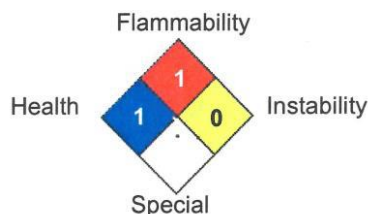

Shipping

Not Regulated

Product Code

CW808